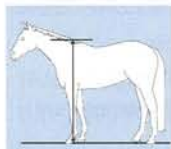

CHOOSING A SIZE:

Choosing which size harness need not be complicated. Compare the height guide with the girth circumference guide to see which size offers you the best range of adjustment.

Please note that girth circumference is a more accurate gauge than height, as body size is always in proportion to this measurement.

Sizes By Girth Circumference

	ZGB & ELITE	EXELL	CLASSIC	SL SHETLAND & SPORTZ	TEDEX
Donkey					58-65" / 147-167cm
Shetland				45-64" / 114-162cm	50-58" / 127-147cm
Pony			59-68" / 150-172cm		58-65" / 147-167cm
Cob	68-72" / 172-183cm		68-72" / 172-183cm		65-70" / 167-177cm
Full	72-78" / 183-198cm	72-78" / 183-198cm	72-78" / 183-198cm		71-78" / 180-198cm
Extra Full	78-94" / 198-238cm				78-90" / 198-228cm

Sizes By Height

	ZGB & ELITE	EXELL	CLASSIC	SL SHETLAND & SPORTZ	TEDEX
Donkey					Up to 13 hh / 132cm
Shetland				Up to 11.2 hh / 117cm	Up to 11 hh / 112 cm
Pony			Up to 13.2hh / 137cm		Up to 13 hh / 132cm
Cob	Up to 15hh / 152cm		Up to 15hh / 152cm		Up to 14.2hh / 147cm
Full	Up to 16.2hh / 167cm	Over 16.2hh / 167cm	Up to 16.2hh / 167cm		Up to 16 hh / 162cm
Extra Full	16.2hh + / 167cm +				Over 16 hh / 162cm