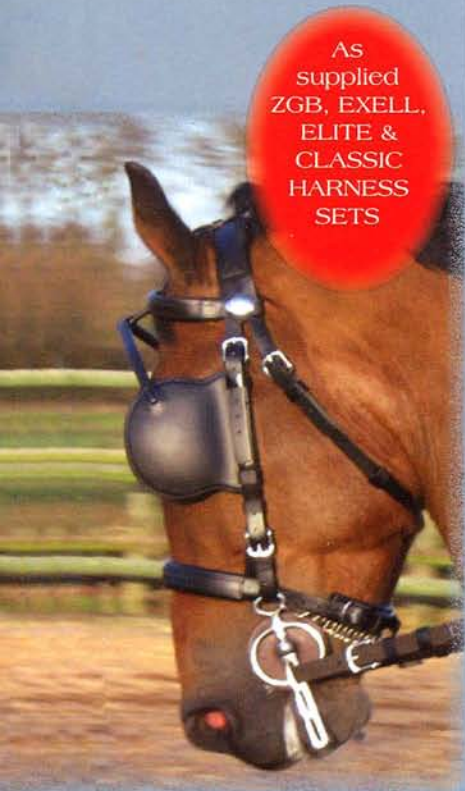

As supplied
ZGB, EXELL,
ELITE &
CLASSIC
HARNESSES
SETS

Bridles Complete with Full Round Blinkers & Noseband

Pony

Cob, Full, X Full

	Black	Brown
Pony	444084	-
Cob	432316	430104
Full	432320	430106
Extra Full	432322	-

BRIDLE - Rosette style with padded headpiece for poll comfort.

NOSEBAND - Independent noseband with adjustment both sides for maximum range of fit. Well padded under the jaw and over the bridge of the nose. Flash noseband is detachable.