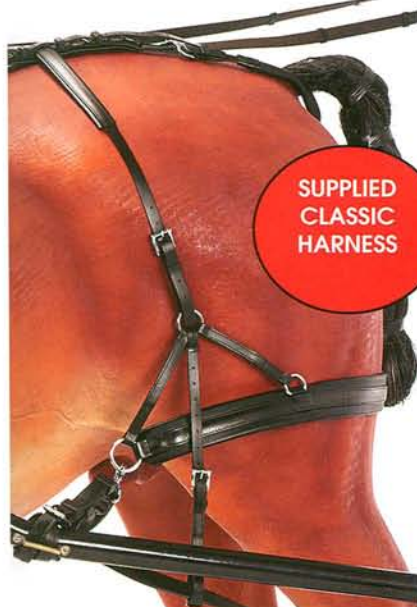

**SUPPLIED
ZGB & ELITE
HARNESS**

AS FITTED ZGB & ELITE SINGLE HARNESS

**SUPPLIED
CLASSIC
HARNESS**

AS FITTED CLASSIC SINGLE HARNESS

ZGB & ELITE BREECHING - COMPLETE

- Smooth padding 80mm (3 1/2") wide.
- Double hip straps 16mm (3/4") for cob & 25mm (1") for Full and Extra Full, to allow better adjustment & stability across different breeds.

Size	Length	Black
Cob	121cm (48")	431806
Full	132cm (52")	431807
Extra Full	152cm (60")	431808

HIP STRAP ONLY

Cob	110cm (43")	431856
Full	120cm (47")	431857
Extra Full	175cm (69")	431858

Hip Straps

CLASSIC BREECHING - COMPLETE

- Smooth padding 60mm (2 1/2") wide.
- Single hip straps 20mm (7/8").

Size	Length	Black	Brown
Small Pony	101cm (40")	444358	-
Pony	111cm (44")	444360	-
Cob	121cm (48")	444362	430362
Full	132cm (52")	444364	430364
Extra Full	142cm (56")	444366	-
Draft	152cm (60")	444368	-