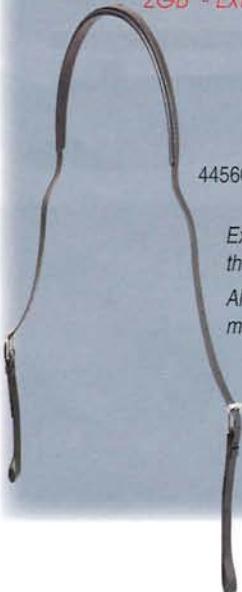

(Standard CLASSIC team leader harness)

Size	Length Min.	Max.	Black
Pony	80cm (31")	115cm (45")	445595
Cob	115cm (45")	150cm (59")	445597
Full	125cm (49")	160cm (63")	445599

Trace Carry Strap: Elastic (Bungee)

(Standard ZGB & ELITE team leader harness)

432522 **Black** 175cm (69")

Versatile multi-adjustable size, to suit leaders or wheelers and pairs without breeching.

Quick release loops for easy fitting to traces.

Trace Carry Strap - Pairs/Wheelers

ZGB - Extra Full

445600 **Black** 230cm (90") minimum to 265cm (104")

Extra long for use with pairs or team wheelers that are not using breeching.

Allows for the lower line of draft of the trace on marathon carriages.

Washable

Trace Carry Strap: Leader - ZGB

432520 **Black** 148cm (58") minimum to 163cm (64")