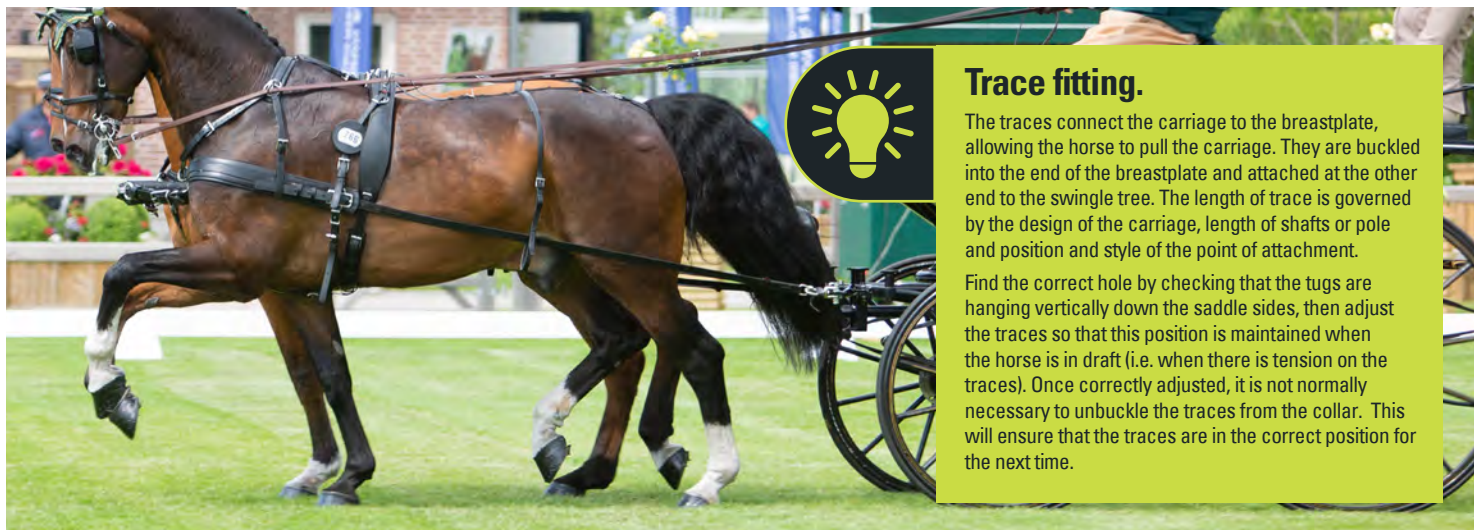

Dee End Traces - 50mm

The dee end allows a quick release connection to the vehicle. Supplied in all standard sets of Elite single, pair and team harness.

| | Length | Width | |
|-------------|--------------|-----------|--------|
| Medium | 180cm (71") | 50mm (2") | 436205 |
| Large | 195cm (77") | 50mm (2") | 436207 |
| Extra Large | 215cm (85") | 50mm (2") | 436208 |
| XX Large | 235cm (93") | 50mm (2") | 436209 |
| XXX Large | 280cm (110") | 50mm (2") | 436210 |

Tedex Traces

Two connection options for extra versatility. Dee connection allows a quick release connection to the vehicle, while the optional loop is designed for use with roller bolts or round swingle trees. Supplied in all Tedex sets.

Trace fitting.

The traces connect the carriage to the breastplate, allowing the horse to pull the carriage. They are buckled into the end of the breastplate and attached at the other end to the swingle tree. The length of trace is governed by the design of the carriage, length of shafts or pole and position and style of the point of attachment.