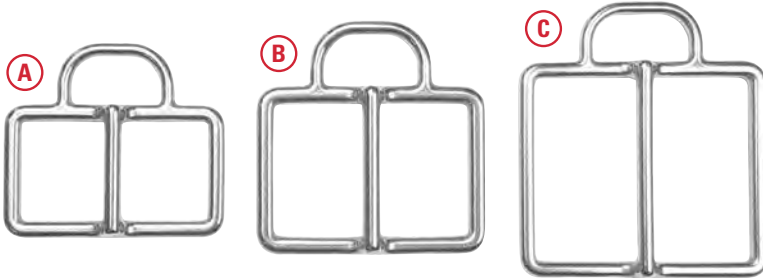

Bungee Anchor Fitting

Attaches to pair or team traces as anchor position for bungee straps. Optimum position where needed, without having to punch any holes in traces. Slide and grip design allows variable positions. Sold as each.

- **A** For 25mm (1") Traces 474301
- **B** For 32mm (1 1/4") Traces 474303
- **C** For 50mm (2") Traces 474305